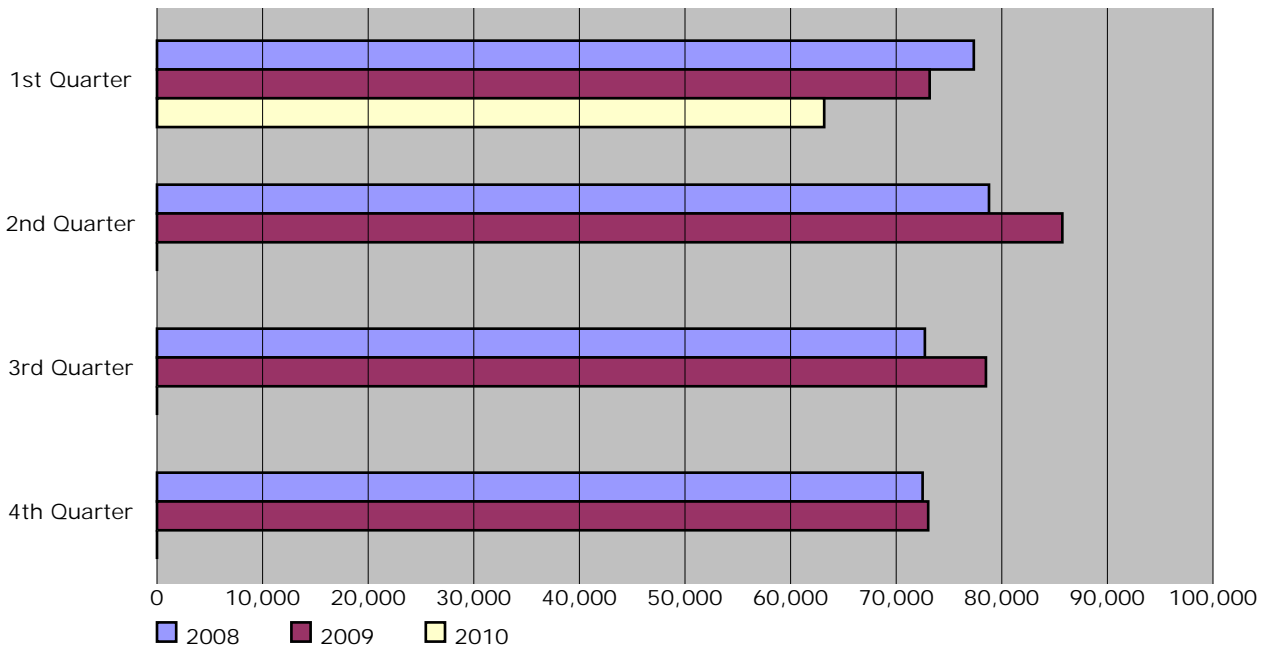

CHATTANOOGA TENNESSEE

Chattanooga Metropolitan Airport Activity

2010	Jan	Feb	Mar	Apr	May
Enplanements	19,430	19,391	24,361	22,707	24,890
Deplanements	18,764	18,681	23,914	23,119	24,470

2009 Total

Enplanements	310,414
Deplanements	304,012

2008 Total

Enplanements	301,338
Deplanements	295,301

Enplanement Comparisons 2008 - 2009 - 2010

Source: Chattanooga Metropolitan Airport