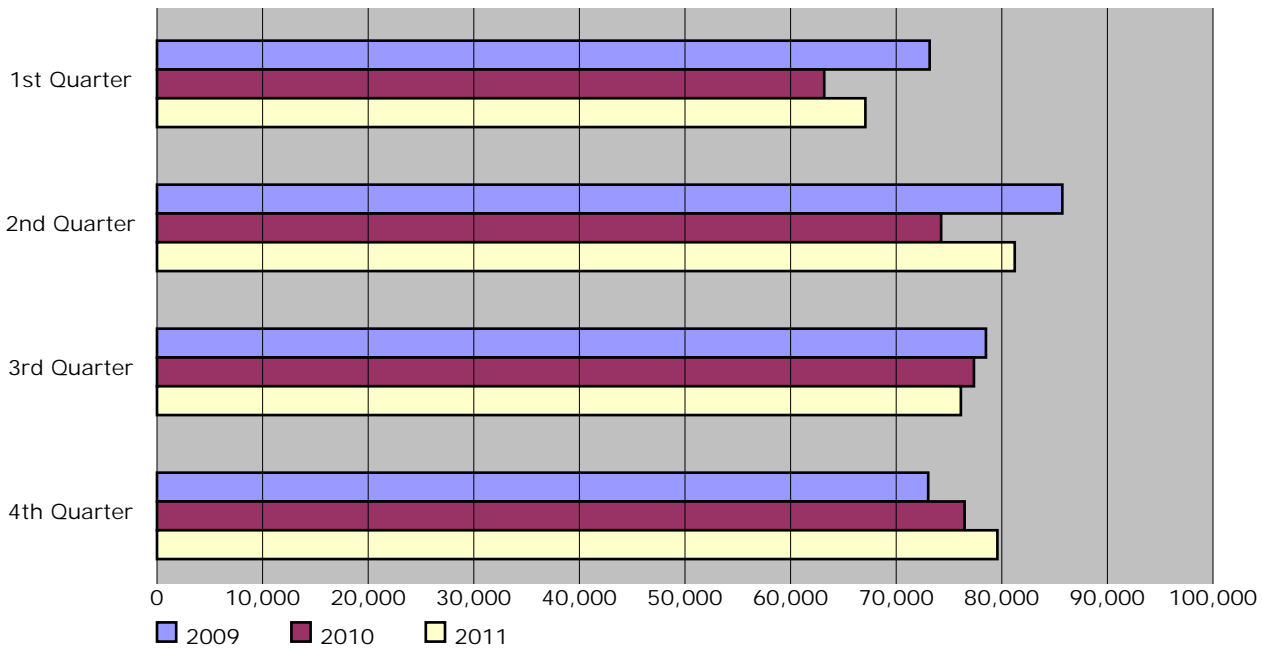

CHATTANOOGA TENNESSEE

Chattanooga Metropolitan Airport Activity

2011	Jan	Feb	Mar	Apr	May	Jun	Jul	Aug	Sep	Oct	Nov	Dec
Enplanements	20,761	20,350	25,974	24,324	28,837	28,064	27,565	24,840	23,717	28,416	26,240	24,928
Deplanements	21,083	20,051	25,892	25,274	27,977	28,021	28,605	25,514	23,726	28,229	25,858	24,640

2010 Total

Enplanements	291,278
Deplanements	288,480

2009 Total

Enplanements	310,414
Deplanements	304,012

Enplanement Comparisons 2009 - 2010 - 2011

Source: Chattanooga Metropolitan Airport