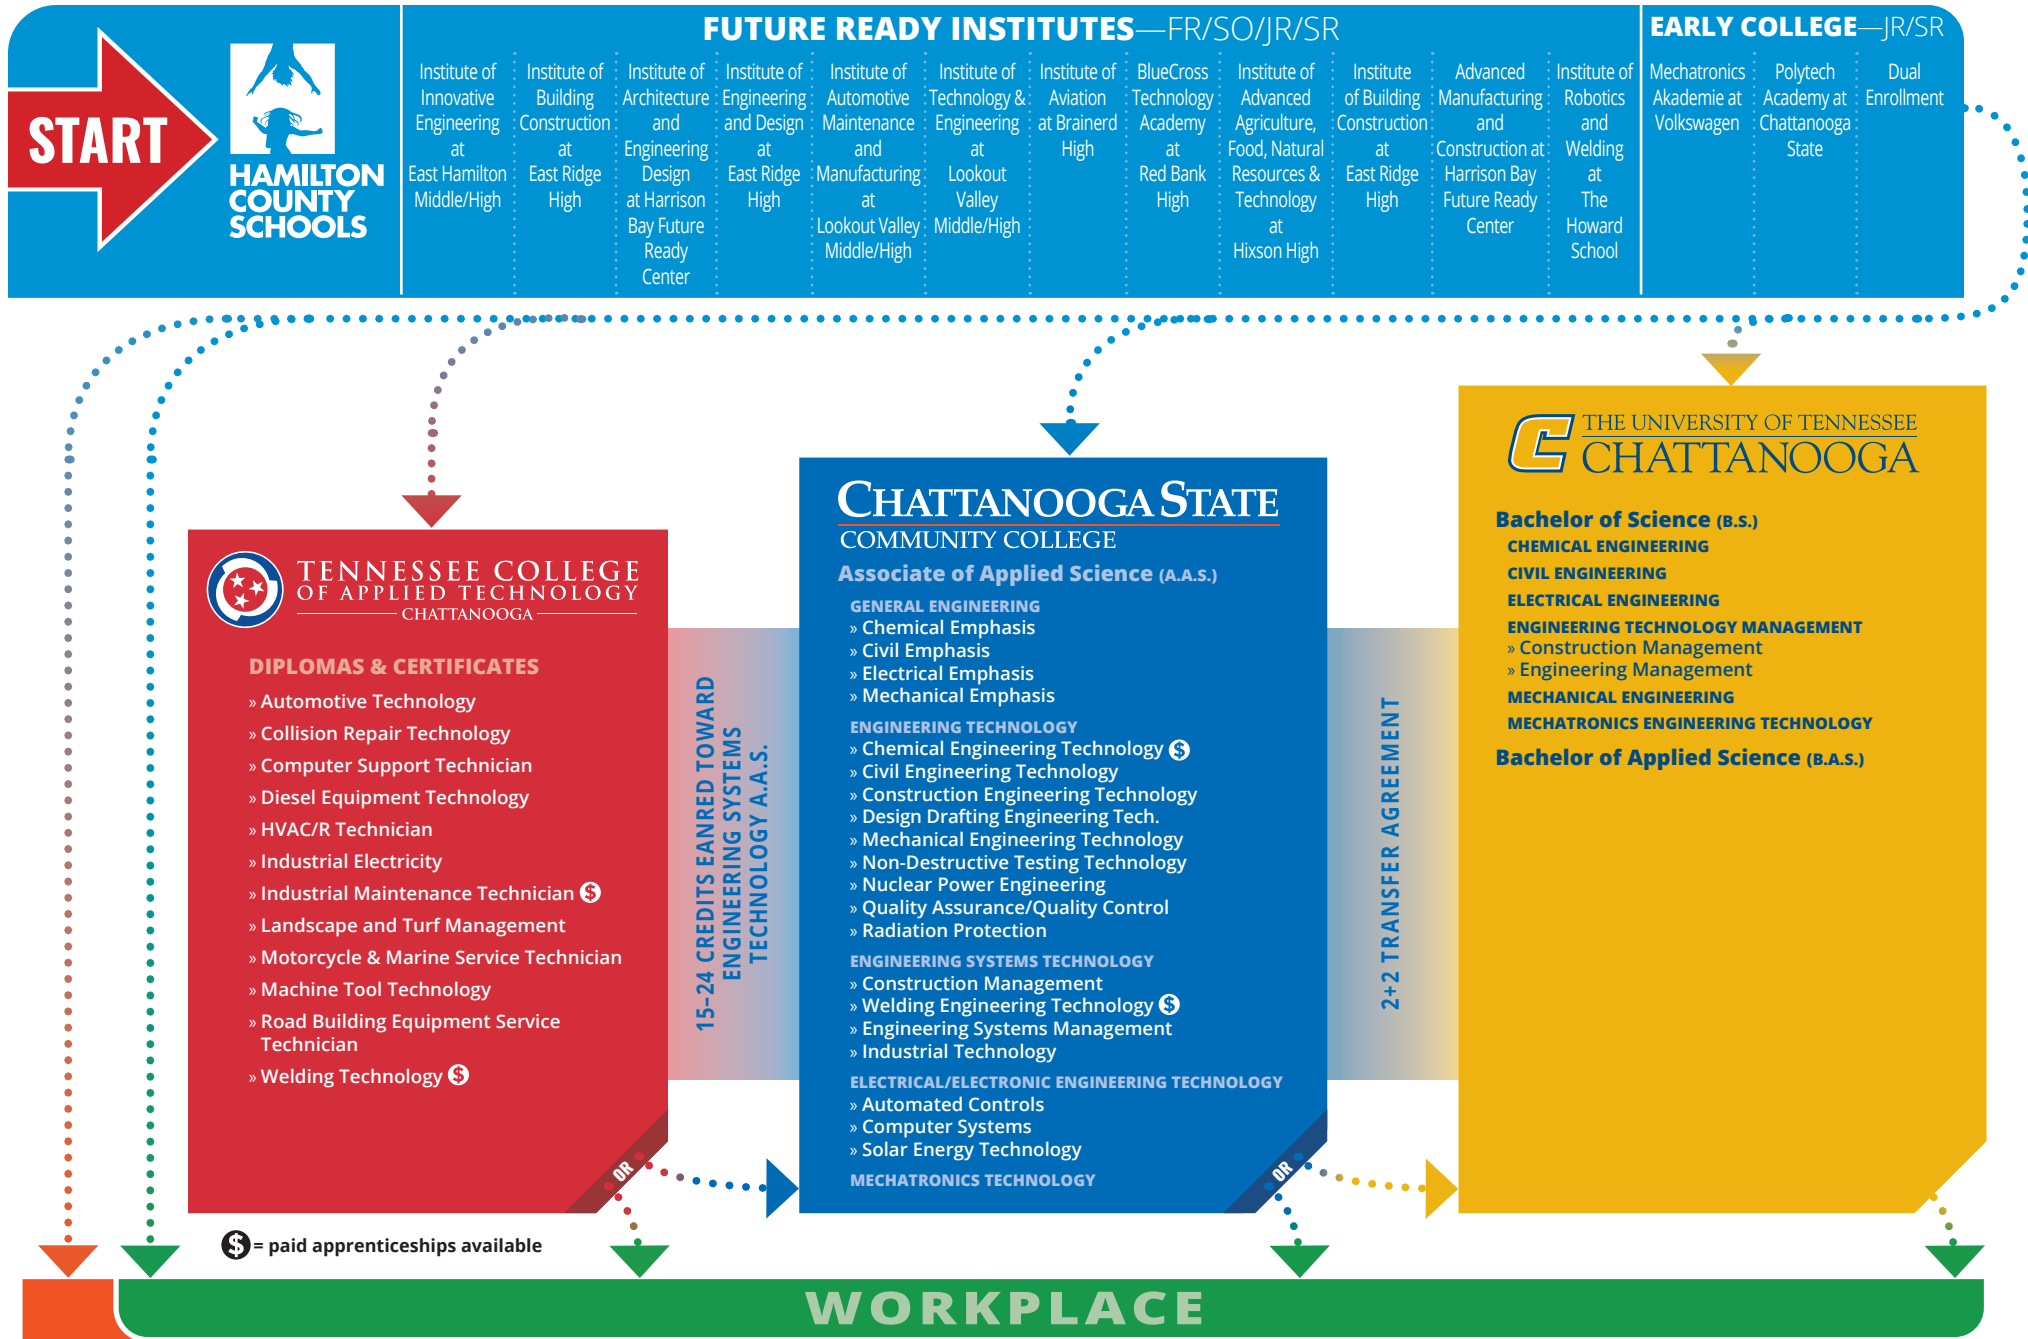

EDUCATION PATHWAYS | Engineering Technology

APPRENTICESHIP PROGRAMS are industry-driven, high-quality career pathways where employers can develop and prepare their future workforce. Through an apprenticeship program, like **SETworks**, you can obtain paid, relevant workplace experience while acquiring the skills and credentials that employer's value. Learn more about apprenticeship opportunities at chattanoogastate.edu/apprenticeships. Learn more about **SETworks** at sedev.org/works/ or sign-up to receive more information chattanoogastate.edu/set-works.

JOB DEMAND KEY

	Average
	Better than Average
	Much Better than Average

EDUCATION PATHWAY KEY

	Certificates & Diplomas
	Associate Degrees
	Bachelor's Degrees
	Master's Degrees
	Doctoral Degrees

A collaboration between: