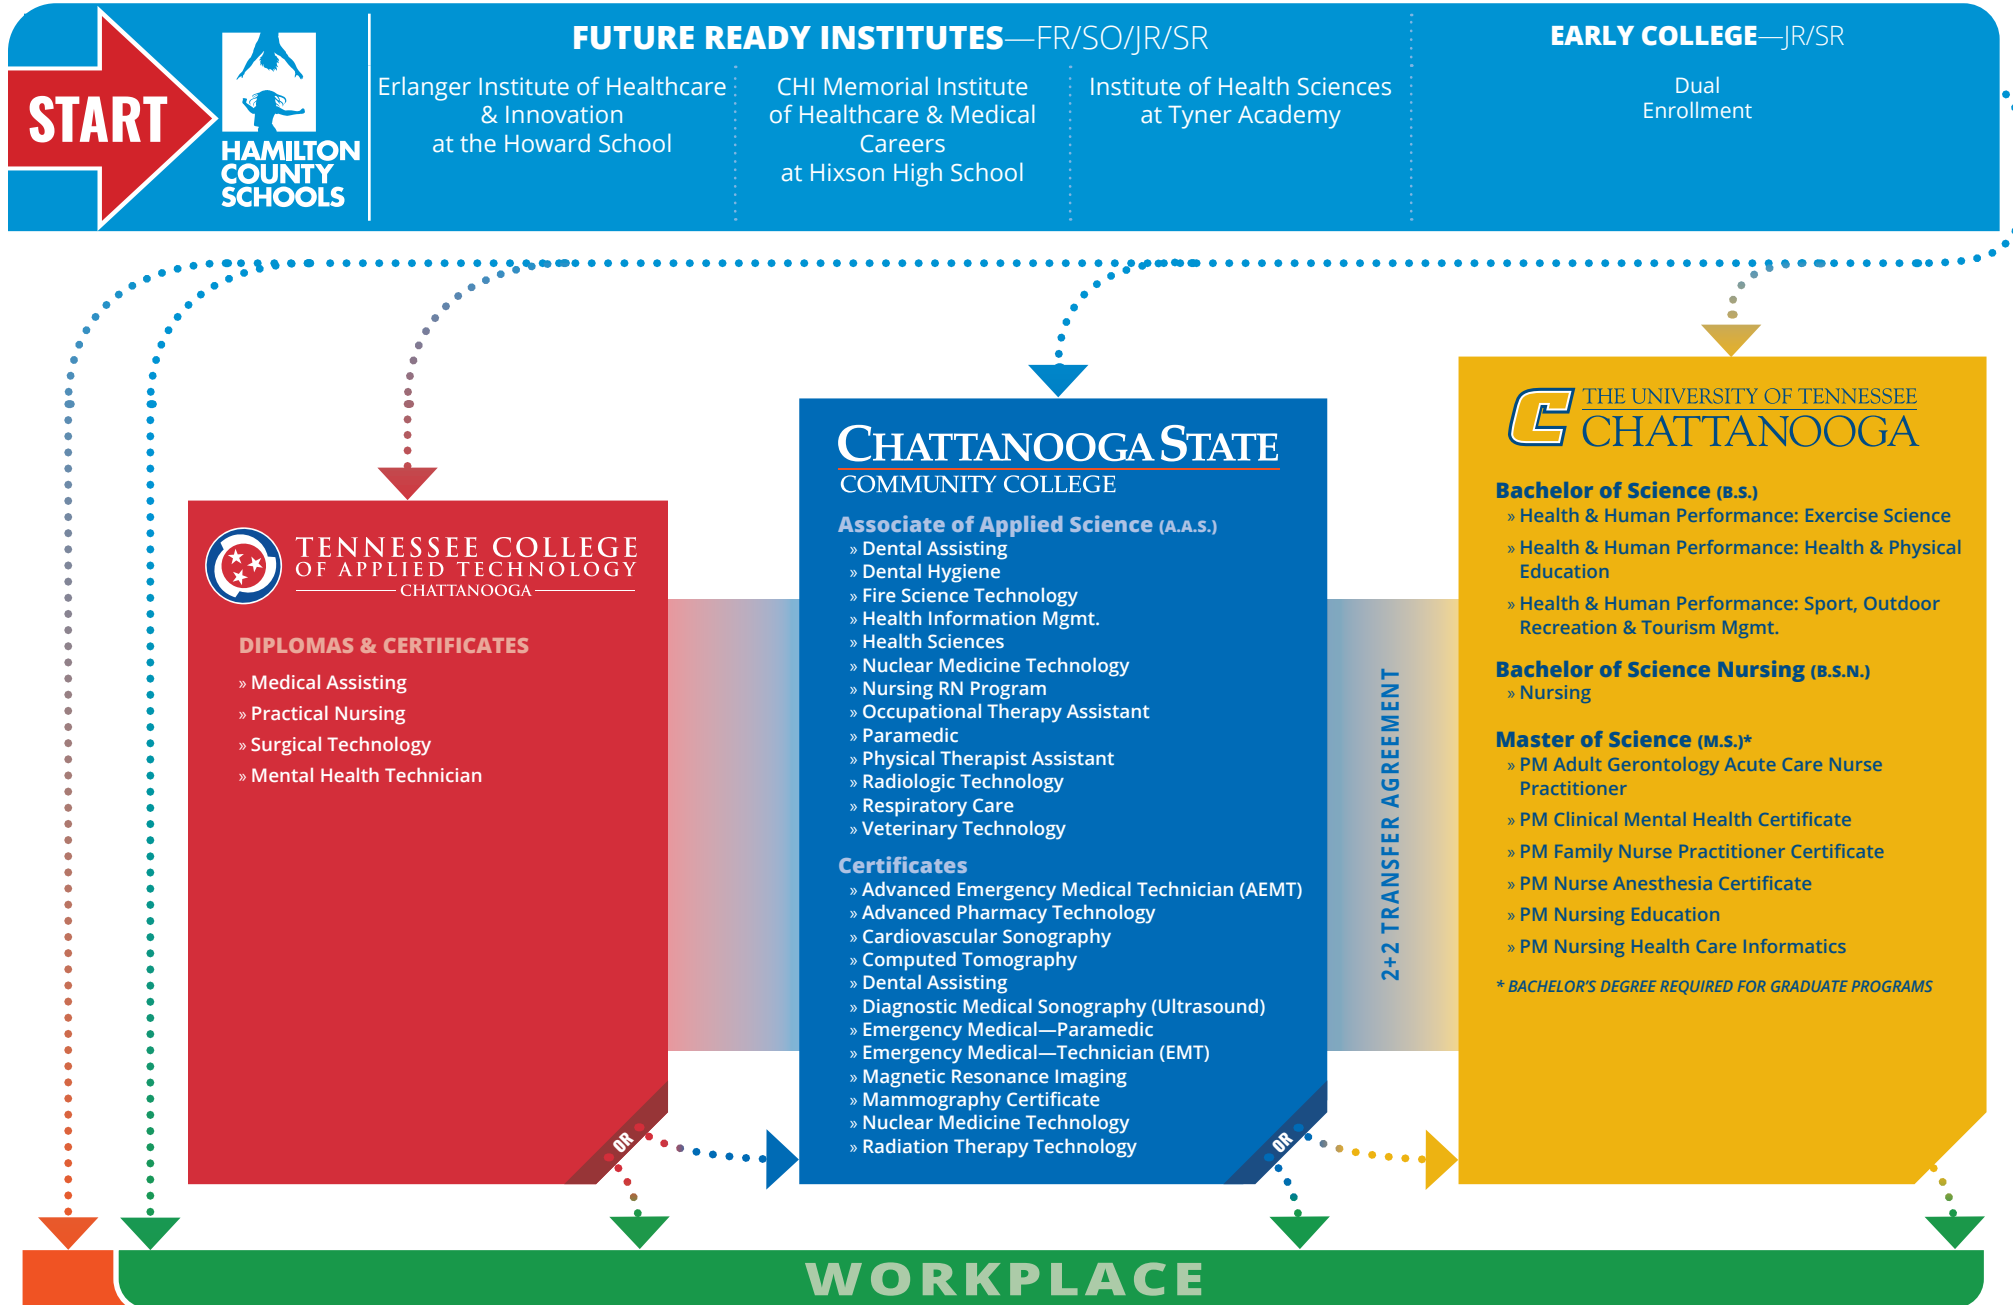

EDUCATION PATHWAYS | Healthcare

APPRENTICESHIP PROGRAMS are industry-driven, high-quality career pathways where employers can develop and prepare their future workforce. Through an apprenticeship program, like **SETworks**, you can obtain paid, relevant workplace experience while acquiring the skills and credentials that employer's value. Learn more about apprenticeship opportunities at chattanoogastate.edu/apprenticeships. Learn more about **SETworks** at sedev.org/works/ or sign-up to receive more information chattanoogastate.edu/set-works.