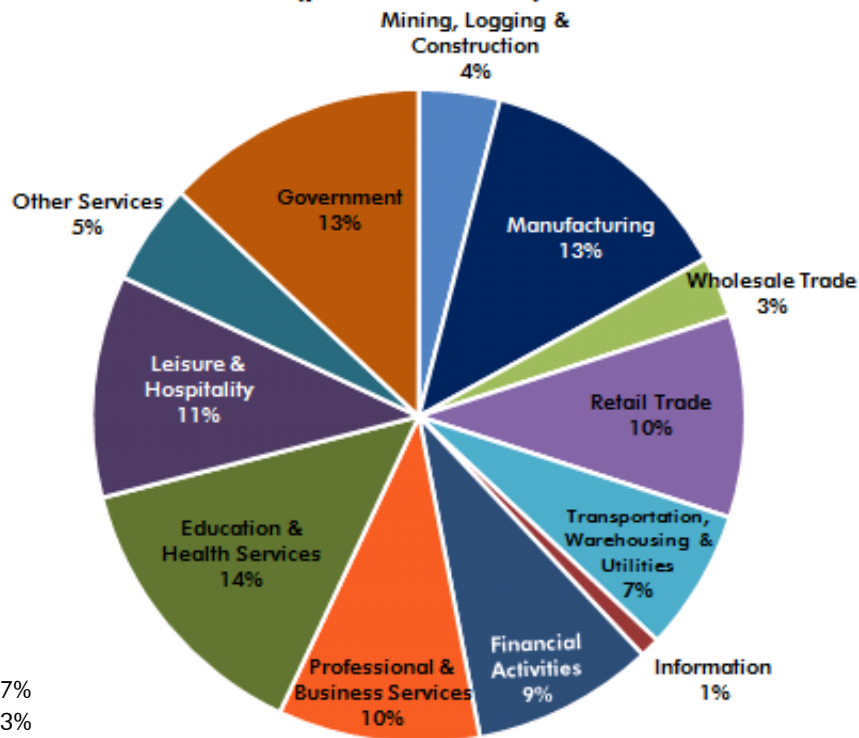

Chattanooga MSA Jobs by Sector - Aug-2020 (percent of total)

Jobs – 1-Year Growth Rate Aug-20

Chattanooga MSA	-1.5%
Tennessee	-4.7%
United States	-7.0%

Population	2010	2019 est.	Change
City of Chattanooga	167,674	182,799	12,883 / 7.7%
Hamilton County	336,463	367,804	31,341 / 9.3%
Chattanooga MSA	528,143	565,194	37,051 / 7.0%

Note: **Government** includes Hamilton County Department of Education and TVA