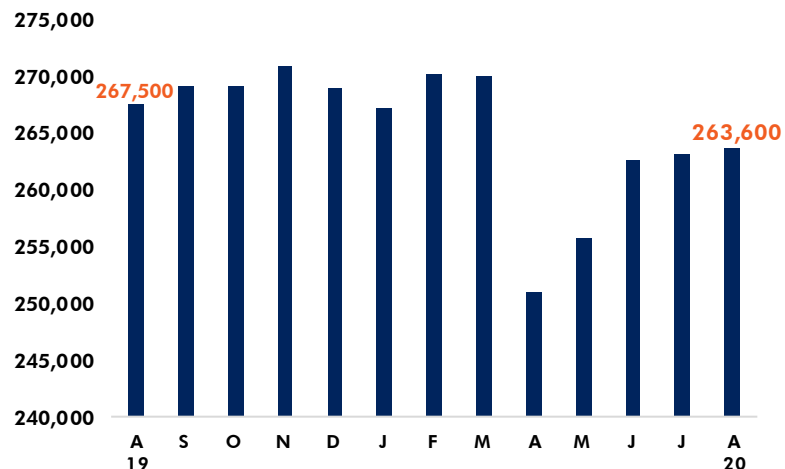

Chattanooga Climbs metrics

Item	Goal by June 2024	Progress to Date	% of Goal
Increase Direct Jobs by	5,000	1,021	20%
Increase Capital Investment by	\$1,000,000,000	\$658,089,000	66%
Increase New Payroll by	\$500,000,000	\$95,101,845	19%
with Average Wages of at least	\$55,000	\$51,174	93%
Target Industry Locations and Expansion Projects	20	5	25%

Unemployment Rate

Chattanooga MSA Jobs

Sector	Jobs Aug-20 Prelim.	% change 1-Year
Mining, Logging & Construction	10,900	-5.2%
Manufacturing	33,400	-2.3%
Wholesale Trade	8,000	-5.9%
Retail Trade	27,500	0.4%
Transportation, Warehousing & Utilities	17,600	-1.1%
Information	2,100	-8.7%
Financial Activities	23,400	5.4%
Professional & Business Services	27,200	-2.9%
Education & Health Services	36,400	3.7%
Leisure & Hospitality	29,300	-6.4%
Other Services	12,600	2.4%
Government	35,200	-4.6%