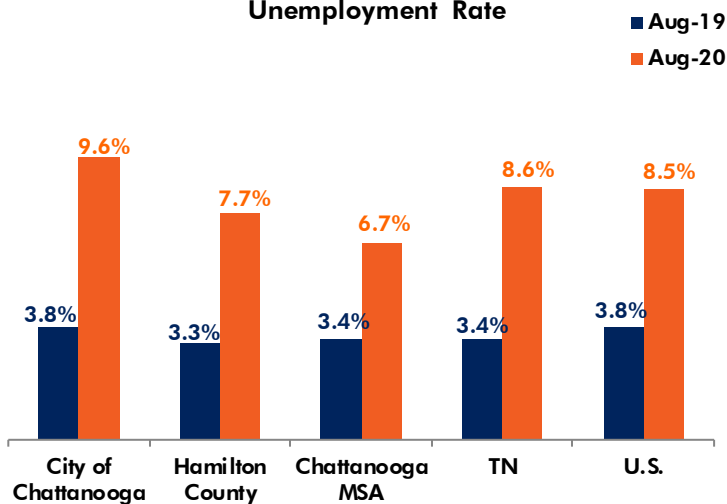

Chattanooga Climbs metrics

Item	Goal by June 2024	Progress to Date	% of Goal
Increase Direct Jobs by	5,000	1,021	20%
Increase Capital Investment by	$1,000,000,000	$658,089,000	66%
Increase New Payroll by	$500,000,000	$95,101,845	19%
with Average Wages of at least	$55,000	$51,174	93%
Target Industry Locations and Expansion Projects	20	5	25%

Unemployment Rate